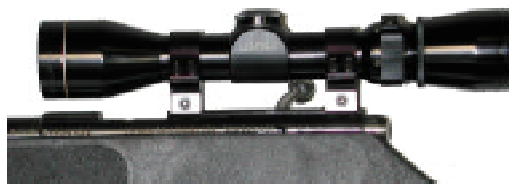

The **Leupold/Gilmore** Red Dot Scopes are available in the LG-1 and LG-35 versions. The LG-1 is available in silver/black only and serves up a 45-foot field of view at 100 yards. The LG-35 is available in both an all-black matte version or the two-tone silver/black version. Both LG-35s deliver a 70-foot field of view at 100 yards. Two, four or eight minute dots are available. All three scopes are constructed of the same 6061-T6 aluminum as traditional Leupold scopes for exceptional ruggedness. They are nitrogen filled and sealed to be water and fog proof. Each includes lens covers, mounting rings for Weaver style bases, a battery, a mount extension tube and an instruction book.

LG-1 (Two-Tone)

LG-35 (Two-Tone)

LG-35 (Matte)

The **Leupold** Vari-X 2.5-8x32mm EER is the finest long eye relief scope I have seen. It should do anything that a pistol silhouette shooter may need. It is available in gloss black or silver finish with duplex or dot reticles. We stock the models with target knobs.